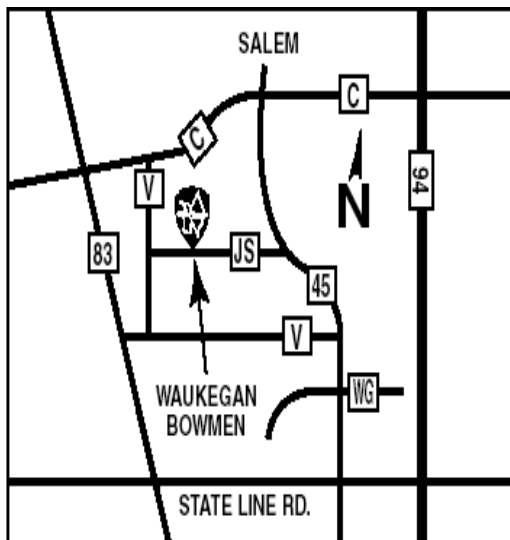

OPEN TO THE PUBLIC!

Registration: Saturday & Sunday 7:30am to 3:00pm

Costumes cute but not required!

Adult WBM Member	$10
Adult non-WBM	$12
All Juniors (12-17)	$ 6
All Cadets Under 12	$ 4
WBM Family	$20
Non-WBM Family	$24